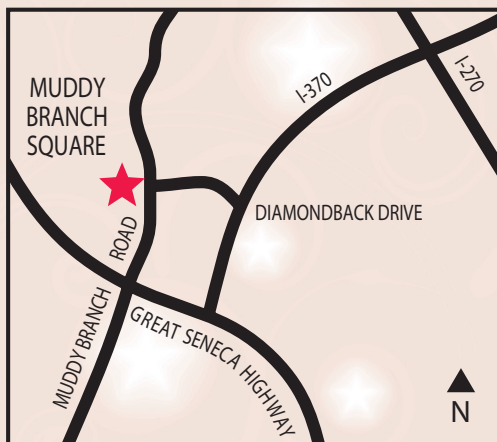

ENTER TO

Win

**A \$500 SHOPPING SPREE
AND A \$1,000 DONATION
TO A LOCAL SCHOOL.**

COMPLETED FORM DUE TO A PARTICIPATING
MERCHANT BY 10 A.M. ON DECEMBER 6.

Happy Holidays

**MUDDY BRANCH
SQUARE**

Giant • Hollywood Video • Starbucks

MUDDY BRANCH SQUARE IS AT THE
INTERSECTION OF DIAMONDBACK DRIVE AND
MUDDY BRANCH ROAD IN GAITHERSBURG.

Name _____

Address _____

Phone (day) _____

(evening) _____

Email _____

Favorite school _____

No purchase necessary. Need not be present to win. Muddy Branch
Square merchants, employees or family members are not eligible.